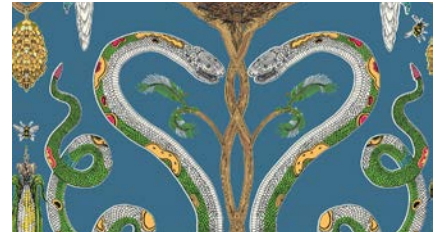

Snake Party 2.0

(646) 431-2472
Info@MerendaWallpaper.com
MerendaWallpaper.com

Snake Party 2.0 is an expansion of Merenda's most popular pattern, Snake Party. This version features the same hand-drawn creatures that customers love, but reimagined in vibrant painted colorways.

- **Sizes:** 52" wide per yard on a continual bolt OR by panel (either 9', 10'6" or 12' long)
- **Pattern Repeat:** 52" wide by 34.317" long
- **Pattern Match:** Straight
- Paper comes untrimmed.
- Learn about our substrate offerings at MerendaWallpaper.com/FAQS.
- All of our designs are digitally printed to order, which allows us to print **custom panel lengths** for a unique wall height. Please contact Info@MerendaWallpaper.com for custom lengths, pricing or additional substrate options.

Tranquil

Farrow

Green Dream

Hope

Midnight

Morris

Scan the QR code with the camera on your mobile device to view the pattern in your room digitally.