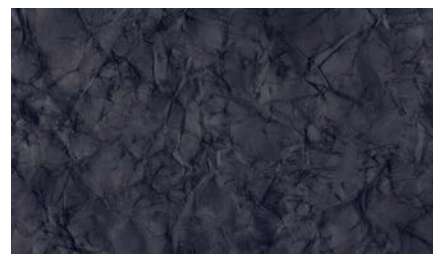

Reflection

(646) 431-2472

Info@MerendaWallpaper.com

MerendaWallpaper.com

Reflection was created using crumbled and dyed wax paper. The pattern takes on its own form depending on the color and its surroundings. Light bouncing off the bottom of a pool or a marble countertop, Reflection was inspired by allowing ourselves the space to step back and reflect on life.

- **Sizes:** 50" wide per yard on a continual bolt OR by panel (either 9', 10'6" or 12' long)
- **Pattern Repeat:** 25" wide by 20" long
- **Pattern Match:** Straight
- Paper comes untrimmed.
- Learn about our substrate offerings at MerendaWallpaper.com/FAQS.
- All of our designs are digitally printed to order, which allows us to print **custom panel lengths** for a unique wall height. Please contact Info@MerendaWallpaper.com for custom lengths, pricing or additional substrate options.

Surf

Graphite

Rose Quartz

Tea Stain

Coal

Scan the QR code with the camera on your mobile device to view the pattern in your room digitally.