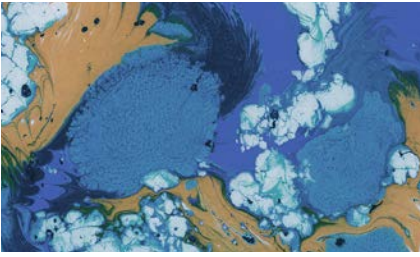

Plunge

(646) 431-2472
Info@MerendaWallpaper.com
MerendaWallpaper.com

Tidepool

Stone Grey

Blush

Midnight Crow

Smudge

California

Magenta Dream

Hendrix

Plunge was created using paper marbling techniques. Merenda put her own spin on traditional techniques through experimentation with spray paint and standard acrylic inks to create this unique pattern.

- **Sizes:** 52" wide per yard on a continual bolt OR by panel (either 9', 10'6" or 12' long)
- **Pattern Repeat:** 52" wide by 18" long
- **Pattern Match:** Straight
- Paper comes untrimmed.
- Learn about our substrate offerings at MerendaWallpaper.com/FAQS.
- All of our designs are digitally printed to order, which allows us to print **custom panel lengths** for a unique wall height. Please contact Info@MerendaWallpaper.com for custom lengths, pricing or additional substrate options.