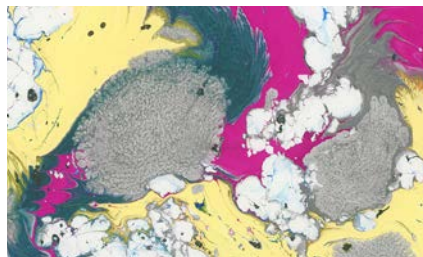

Plunge

(646) 431-2472
Info@MerendaWallpaper.com
MerendaWallpaper.com

Tidepool

Stone Grey

Blush

Midnight Crow

Smudge

California

Magenta Dream

Hendrix

Plunge was created using paper marbling techniques. Merenda put her own spin on traditional techniques through experimentation with spray paint and standard acrylic inks to create this unique pattern.

- **Sizes:** 52" wide per yard on a continual bolt OR by panel (either 9', 10'6" or 12' long)
- **Pattern Repeat:** 52" wide by 18" long
- **Pattern Match:** Straight
- Paper comes untrimmed.
- Learn about our substrate offerings at MerendaWallpaper.com/FAQS.
- All of our designs are digitally printed to order, which allows us to print **custom panel lengths** for a unique wall height. Please contact Info@MerendaWallpaper.com for custom lengths, pricing or additional substrate options.