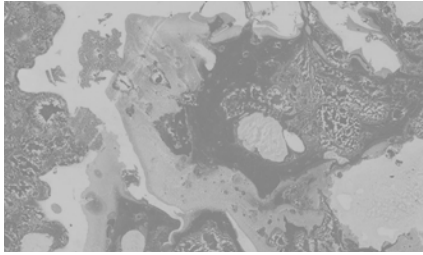

Marbre

(646) 431-2472
Info@MerendaWallpaper.com
MerendaWallpaper.com

Black & White

Blue Dream

Brook

Dusk

Lilac Storm

Magenta

Pyrite

Royal

Berry Swirl

Marbre was created with a paper marbling technique and a lot of experimentation in Merenda’s home in Queens, NY. Its large repeat and scale elevates any space while its rich color options and textures make a dramatic mark.

- **Sizes:** 52" wide per yard on a continual bolt OR by panel (either 9', 10'6" or 12' long)
- **Pattern Repeat:** 104" wide by 72" long
- **Pattern Match:** Straight
- Paper comes untrimmed.
- Learn about our substrate offerings at MerendaWallpaper.com/FAQS.
- All of our designs are digitally printed to order, which allows us to print **custom panel lengths** for a unique wall height. Please contact Info@MerendaWallpaper.com for custom lengths, pricing or additional substrate options.