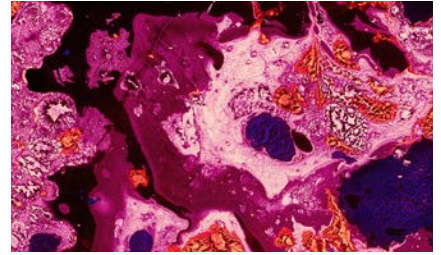

Marbre

(646) 431-2472
Info@MerendaWallpaper.com
MerendaWallpaper.com

Black & White

Blue Dream

Brook

Dusk

Lilac Storm

Magenta

Pyrite

Royal

Berry Swirl

Marbre was created with a paper marbling technique and a lot of experimentation in Merenda’s home in Queens, NY. Its large repeat and scale elevates any space while its rich color options and textures make a dramatic mark.

- **Sizes:** 52" wide per yard on a continual bolt OR by panel (either 9', 10'6" or 12' long)
- **Pattern Repeat:** 104" wide by 72" long
- **Pattern Match:** Straight
- Paper comes untrimmed.
- Learn about our substrate offerings at MerendaWallpaper.com/FAQS.
- All of our designs are digitally printed to order, which allows us to print **custom panel lengths** for a unique wall height. Please contact Info@MerendaWallpaper.com for custom lengths, pricing or additional substrate options.