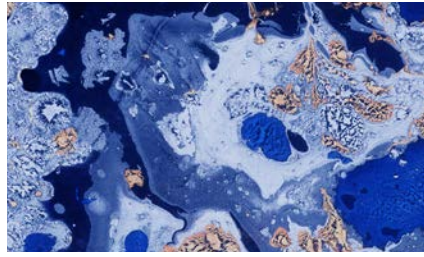

Marbre

(646) 431-2472
Info@MerendaWallpaper.com
MerendaWallpaper.com

Black & White

Blue Dream

Brook

Dusk

Lilac Storm

Magenta

Pyrite

Royal

Berry Swirl

Marbre was created with a paper marbling technique and a lot of experimentation in Merenda’s home in Queens, NY. Its large repeat and scale elevates any space while its rich color options and textures make a dramatic mark.

- **Sizes:** 52" wide per yard on a continual bolt OR by panel (either 9', 10'6" or 12' long)
- **Pattern Repeat:** 104" wide by 72" long
- **Pattern Match:** Straight
- Paper comes untrimmed.
- Learn about our substrate offerings at MerendaWallpaper.com/FAQS.
- All of our designs are digitally printed to order, which allows us to print **custom panel lengths** for a unique wall height. Please contact Info@MerendaWallpaper.com for custom lengths, pricing or additional substrate options.