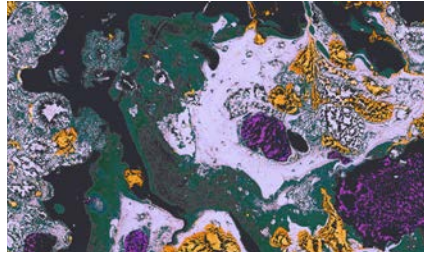

Marbre

(646) 431-2472
Info@MerendaWallpaper.com
MerendaWallpaper.com

Black & White

Blue Dream

Brook

Dusk

Lilac Storm

Magenta

Pyrite

Royal

Berry Swirl

Marbre was created with a paper marbling technique and a lot of experimentation in Merenda’s home in Queens, NY. Its large repeat and scale elevates any space while its rich color options and textures make a dramatic mark.

- **Sizes:** 52" wide per yard on a continual bolt OR by panel (either 9', 10'6" or 12' long)
- **Pattern Repeat:** 104" wide by 72" long
- **Pattern Match:** Straight
- Paper comes untrimmed.
- Learn about our substrate offerings at MerendaWallpaper.com/FAQS.
- All of our designs are digitally printed to order, which allows us to print **custom panel lengths** for a unique wall height. Please contact Info@MerendaWallpaper.com for custom lengths, pricing or additional substrate options.