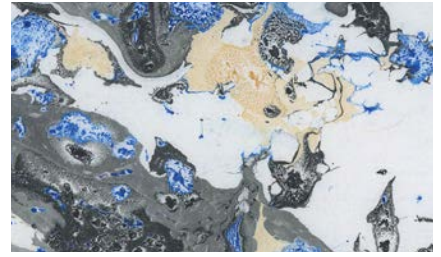

Marbre

(646) 431-2472
Info@MerendaWallpaper.com
MerendaWallpaper.com

Black & White

Blue Dream

Brook

Dusk

Lilac Storm

Magenta

Pyrite

Royal

Berry Swirl

Marbre was created with a paper marbling technique and a lot of experimentation in Merenda’s home in Queens, NY. Its large repeat and scale elevates any space while its rich color options and textures make a dramatic mark.

- **Sizes:** 52" wide per yard on a continual bolt OR by panel (either 9', 10'6" or 12' long)
- **Pattern Repeat:** 104" wide by 72" long
- **Pattern Match:** Straight
- Paper comes untrimmed.
- Learn about our substrate offerings at MerendaWallpaper.com/FAQS.
- All of our designs are digitally printed to order, which allows us to print **custom panel lengths** for a unique wall height. Please contact Info@MerendaWallpaper.com for custom lengths, pricing or additional substrate options.