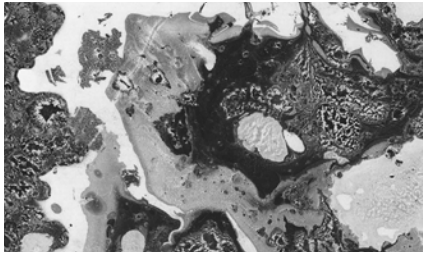

Marbre

(646) 431-2472
Info@MerendaWallpaper.com
MerendaWallpaper.com

Black & White

Blue Dream

Brook

Dusk

Lilac Storm

Magenta

Pyrite

Royal

Berry Swirl

Marbre was created with a paper marbling technique and a lot of experimentation in Merenda’s home in Queens, NY. Its large repeat and scale elevates any space while its rich color options and textures make a dramatic mark.

- **Sizes:** 52" wide per yard on a continual bolt OR by panel (either 9', 10'6" or 12' long)
- **Pattern Repeat:** 104" wide by 72" long
- **Pattern Match:** Straight
- Paper comes untrimmed.
- Learn about our substrate offerings at MerendaWallpaper.com/FAQS.
- All of our designs are digitally printed to order, which allows us to print **custom panel lengths** for a unique wall height. Please contact Info@MerendaWallpaper.com for custom lengths, pricing or additional substrate options.