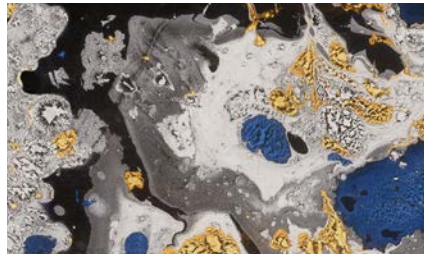

Marbre

(646) 431-2472
Info@MerendaWallpaper.com
MerendaWallpaper.com

Black & White

Blue Dream

Brook

Dusk

Lilac Storm

Magenta

Pyrite

Royal

Berry Swirl

Marbre was created with a paper marbling technique and a lot of experimentation in Merenda’s home in Queens, NY. Its large repeat and scale elevates any space while its rich color options and textures make a dramatic mark.

- **Sizes:** 52" wide per yard on a continual bolt OR by panel (either 9', 10'6" or 12' long)
- **Pattern Repeat:** 104" wide by 72" long
- **Pattern Match:** Straight
- Paper comes untrimmed.
- Learn about our substrate offerings at MerendaWallpaper.com/FAQS.
- All of our designs are digitally printed to order, which allows us to print **custom panel lengths** for a unique wall height. Please contact Info@MerendaWallpaper.com for custom lengths, pricing or additional substrate options.