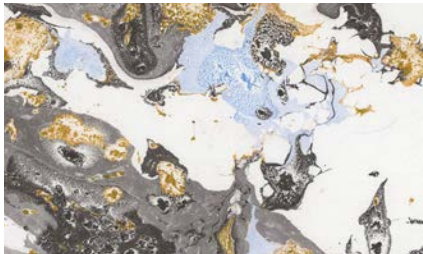

Marbre

(646) 431-2472
Info@MerendaWallpaper.com
MerendaWallpaper.com

Black & White

Blue Dream

Brook

Dusk

Lilac Storm

Magenta

Pyrite

Royal

Berry Swirl

Marbre was created with a paper marbling technique and a lot of experimentation in Merenda’s home in Queens, NY. Its large repeat and scale elevates any space while its rich color options and textures make a dramatic mark.

- **Sizes:** 52" wide per yard on a continual bolt OR by panel (either 9', 10'6" or 12' long)
- **Pattern Repeat:** 104" wide by 72" long
- **Pattern Match:** Straight
- Paper comes untrimmed.
- Learn about our substrate offerings at MerendaWallpaper.com/FAQS.
- All of our designs are digitally printed to order, which allows us to print **custom panel lengths** for a unique wall height. Please contact Info@MerendaWallpaper.com for custom lengths, pricing or additional substrate options.