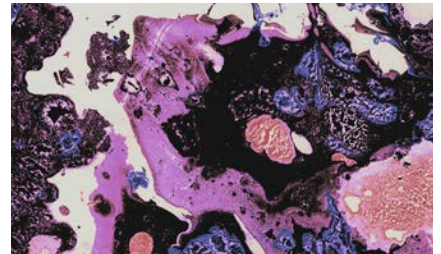

Marbre

(646) 431-2472
Info@MerendaWallpaper.com
MerendaWallpaper.com

Black & White

Blue Dream

Brook

Dusk

Lilac Storm

Magenta

Pyrite

Royal

Berry Swirl

Marbre was created with a paper marbling technique and a lot of experimentation in Merenda’s home in Queens, NY. Its large repeat and scale elevates any space while its rich color options and textures make a dramatic mark.

- **Sizes:** 52" wide per yard on a continual bolt OR by panel (either 9', 10'6" or 12' long)
- **Pattern Repeat:** 104" wide by 72" long
- **Pattern Match:** Straight
- Paper comes untrimmed.
- Learn about our substrate offerings at MerendaWallpaper.com/FAQS.
- All of our designs are digitally printed to order, which allows us to print **custom panel lengths** for a unique wall height. Please contact Info@MerendaWallpaper.com for custom lengths, pricing or additional substrate options.