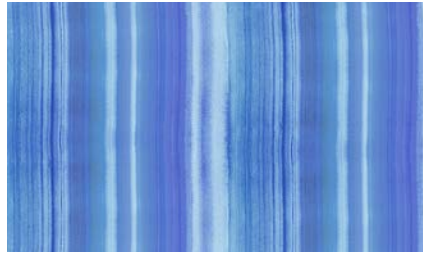

Interconnection

(646) 431-2472

Info@MerendaWallpaper.com

MerendaWallpaper.com

Borealis

Atlantic

Malecon

Hydrangea

Sun Dog

Refraction

Interconnection is an untraditional stripe created by painting a rainbow with dyes and watercolor on paper. With intentional gaps of space, it allows movement and re-patterning of the mind. The colorways give a slightly different mood depending on your state of being and what you fancy.

- Sizes vary between substrates:

Canvas Vinyl Type II & Eco Smooth Unpasted

- **Sizes:** 53" wide per yard on a continual bolt OR by panel (either 9', 10'6" or 12' long)
- **Pattern Repeat:** 53" wide by 40" long
- **Pattern Match:** Random