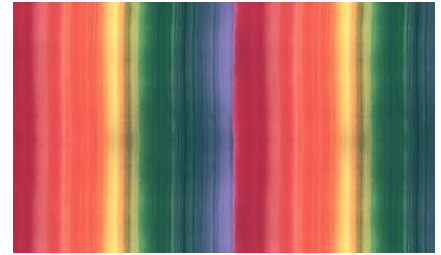

Interconnection

(646) 431-2472

Info@MerendaWallpaper.com

MerendaWallpaper.com

Borealis

Atlantic

Malecon

Hydrangea

Sun Dog

Refraction

Interconnection is an untraditional stripe created by painting a rainbow with dyes and watercolor on paper. With intentional gaps of space, it allows movement and re-patterning of the mind. The colorways give a slightly different mood depending on your state of being and what you fancy.

- Sizes vary between substrates:

Canvas Vinyl Type II & Eco Smooth Unpasted

- **Sizes:** 53" wide per yard on a continual bolt OR by panel (either 9', 10'6" or 12' long)
- **Pattern Repeat:** 53" wide by 40" long
- **Pattern Match:** Random