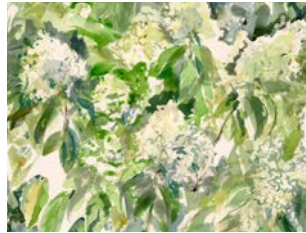

Featuring loose, painterly brush strokes, this large-scale design originated from Merenda's watercolor painting of a blooming hydrangea bush near her home. The large repeat and diverse colorways will help your wall tell a unique story.

- **Sizes:** 35" wide per yard on a continual bolt OR by panel (either 9' or 12' long)
- **Pattern Repeat:** 35" wide by 38.65" long
- **Pattern Match:** Half drop
- Paper comes untrimmed.
- Learn about our substrate offerings at MerendaWallpaper.com/FAQS.
- All of our designs are digitally printed to order, which allows us to print **custom panel lengths** for a unique wall height. Please contact Info@MerendaWallpaper.com for custom lengths, pricing or additional substrate options.

Limelight

Scan the QR code with the camera on your mobile device to view the pattern in your room digitally.