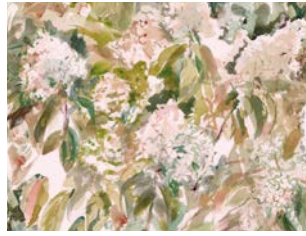

Hydrangea Garden

(646) 431-2472
Info@MerendaWallpaper.com
MerendaWallpaper.com

Featuring loose, painterly brush strokes, this large-scale design originated from Merenda's watercolor painting of a blooming hydrangea bush near her home. The large repeat and diverse colorways will help your wall tell a unique story.

- **Sizes:** 35" wide per yard on a continual bolt OR by panel (either 9' or 12' long)
- **Pattern Repeat:** 35" wide by 38.65" long
- **Pattern Match:** Half drop
- Paper comes untrimmed.
- Learn about our substrate offerings at MerendaWallpaper.com/FAQS.
- All of our designs are digitally printed to order, which allows us to print **custom panel lengths** for a unique wall height. Please contact Info@MerendaWallpaper.com for custom lengths, pricing or additional substrate options.