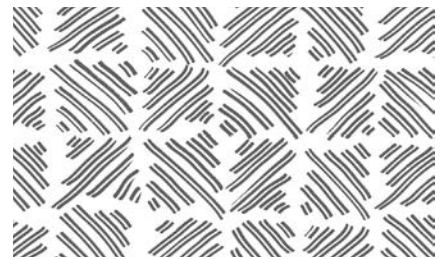

Hatched

(646) 431-2472
Info@MerendaWallpaper.com
MerendaWallpaper.com

Hatched is Merenda's nod to the detailed artistry found in Kimonos. The bold lines and use of positive and negative space mimics the patterns of woven fibers.

- **Sizes:** 48" wide per yard on a continual bolt OR by panel (either 9', 10'6" or 12' long)
- **Pattern Repeat:** 8.5" wide by 11.32" long
- **Pattern Match:** Straight
- Paper comes untrimmed.
- Learn about our substrate offerings at MerendaWallpaper.com/FAQS.
- All of our designs are digitally printed to order, which allows us to print **custom panel lengths** for a unique wall height. Please contact Info@MerendaWallpaper.com for custom lengths, pricing or additional substrate options.

Sky on Cream

China Blue on White

Grey on White

White on Grey

White on Black

Scan the QR code with the camera on your mobile device to view the pattern in your room digitally.