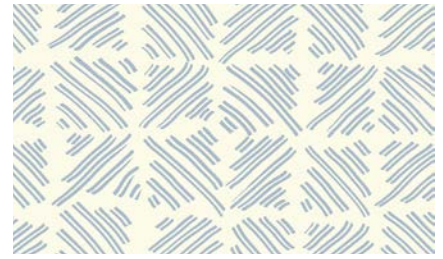

Hatched

(646) 431-2472
Info@MerendaWallpaper.com
MerendaWallpaper.com

Hatched is Merenda's nod to the detailed artistry found in Kimonos. The bold lines and use of positive and negative space mimics the patterns of woven fibers.

- **Sizes:** 48" wide per yard on a continual bolt OR by panel (either 9', 10'6" or 12' long)
- **Pattern Repeat:** 8.5" wide by 11.32" long
- **Pattern Match:** Straight
- Paper comes untrimmed.
- Learn about our substrate offerings at MerendaWallpaper.com/FAQS.
- All of our designs are digitally printed to order, which allows us to print **custom panel lengths** for a unique wall height. Please contact Info@MerendaWallpaper.com for custom lengths, pricing or additional substrate options.

Sky on Cream

China Blue on White

Grey on White

White on Grey

White on Black

Scan the QR code with the camera on your mobile device to view the pattern in your room digitally.