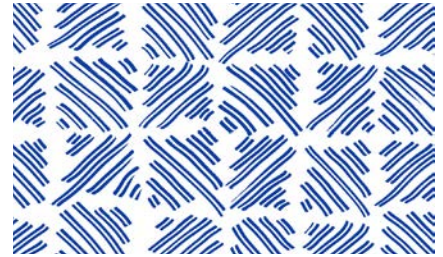

Hatched

(646) 431-2472
Info@MerendaWallpaper.com
MerendaWallpaper.com

Hatched is Merenda's nod to the detailed artistry found in Kimonos. The bold lines and use of positive and negative space mimics the patterns of woven fibers.

- **Sizes:** 48" wide per yard on a continual bolt OR by panel (either 9', 10'6" or 12' long)
- **Pattern Repeat:** 8.5" wide by 11.32" long
- **Pattern Match:** Straight
- Paper comes untrimmed.
- Learn about our substrate offerings at MerendaWallpaper.com/FAQS.
- All of our designs are digitally printed to order, which allows us to print **custom panel lengths** for a unique wall height. Please contact Info@MerendaWallpaper.com for custom lengths, pricing or additional substrate options.

Sky on Cream

China Blue on White

Grey on White

White on Grey

White on Black

Scan the QR code with the camera on your mobile device to view the pattern in your room digitally.