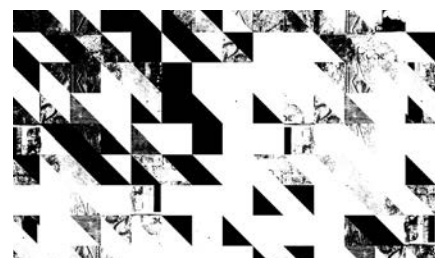

Disintegration

(646) 431-2472
Info@MerendaWallpaper.com
MerendaWallpaper.com

Disintegration—named after an album by The Cure—is a collage of photographs taken during days of walking through the streets of Havana, arranged in and filled with textures that are dissolving and reemerging in triangular forms. Merenda loved the way people used what they had to create patterns in Havana’s architecture. By using pieces of broken tile and plaster—and recycling what was around them—people created compositions of playful colors that work off of one another, creating vibrant mosaics.

- **Sizes:** 52” wide per yard on a continual bolt OR by panel (either 9’, 10’6” or 12’ long)
- **Pattern Repeat for Black and White and Blue Tones:** 104” wide by 127” long
- **Pattern Repeat for Morning Glory and Watermelon:** 52” wide by 63.5” long
- **Pattern Match:** Straight (can be hung randomly if preferred)
- Paper comes untrimmed.
- Learn about our substrate offerings at MerendaWallpaper.com/FAQS.
- All of our designs are digitally printed to order, which allows us to print **custom panel lengths** for a unique wall height. Please contact Info@MerendaWallpaper.com for custom lengths, pricing or additional substrate options.

Sky on White

Blue and White

Morning Glory

Watermelon

Black and White

Scan the QR code with the camera on your mobile device to view the pattern in your room digitally.