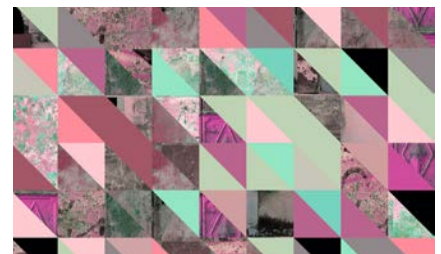

Disintegration

(646) 431-2472
Info@MerendaWallpaper.com
MerendaWallpaper.com

Disintegration—named after an album by The Cure—is a collage of photographs taken during days of walking through the streets of Havana, arranged in and filled with textures that are dissolving and reemerging in triangular forms. Merenda loved the way people used what they had to create patterns in Havana’s architecture. By using pieces of broken tile and plaster—and recycling what was around them—people created compositions of playful colors that work off of one another, creating vibrant mosaics.

- **Sizes:** 52” wide per yard on a continual bolt OR by panel (either 9’, 10’6” or 12’ long)
- **Pattern Repeat for Black and White and Blue Tones:** 104” wide by 127” long
- **Pattern Repeat for Morning Glory and Watermelon:** 52” wide by 63.5” long
- **Pattern Match:** Straight (can be hung randomly if preferred)
- Paper comes untrimmed.
- Learn about our substrate offerings at MerendaWallpaper.com/FAQS.
- All of our designs are digitally printed to order, which allows us to print **custom panel lengths** for a unique wall height. Please contact Info@MerendaWallpaper.com for custom lengths, pricing or additional substrate options.

Sky on White

Blue and White

Morning Glory

Watermelon

Black and White

Scan the QR code with the camera on your mobile device to view the pattern in your room digitally.