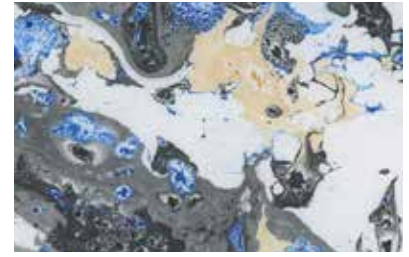

Brook

Marbre was created with a paper marbling technique and a lot of experimentation in Merenda's home in Queens, NY. Its large repeat and scale elevates any space while its rich color options and textures make a dramatic mark.

- Priced by the roll
- **Roll Size:** 52" wide by either 9' long, 10'6" long, or 12' long (comes on 54" wide untrimmed rolls)
- **Pattern Repeat:** 104" wide by 72" long
- **Pattern Match:** Straight
- Learn about our substrate offerings at merendawallpaper.com/faqs.
- All of our designs are digitally printed to order, which allows us to print **custom roll lengths** for a unique wall height. You can also request to have the paper printed on a continual bolt with no breaks in the panels. Please contact info@merendawallpaper.com for custom lengths, pricing or additional substrate options.