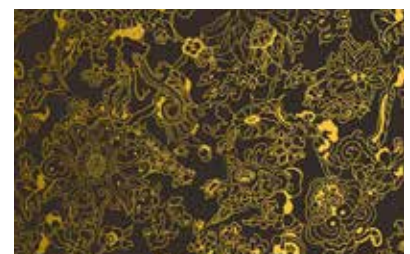

Golden Brown