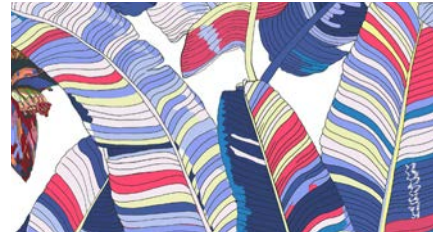

Banana Palm Dream was drawn from banana leaves spotted during a much needed winter visit to the tropical conservatory at Longwood Gardens outside of Philadelphia. The banana flower grounds the pattern in a sophisticated, rhythmic way.

- **Sizes:** 35" wide per yard on a continual bolt OR by panel (either 9' or 12' long)
- **Pattern Repeat:** 35" wide by 60" long
- **Pattern Match:** Straight
- Paper comes untrimmed.
- Learn about our substrate offerings at MerendaWallpaper.com/FAQS.
- All of our designs are digitally printed to order, which allows us to print **custom panel lengths** for a unique wall height. Please contact Info@MerendaWallpaper.com for custom lengths, pricing or additional substrate options.

Naomi

Scan the QR code with the camera on your mobile device to view the pattern in your room digitally.